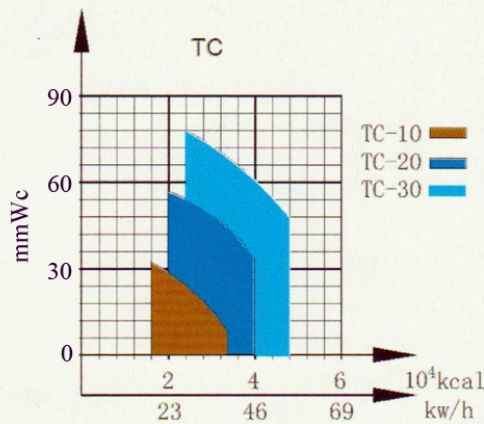

TC-10

Olympia Oil Burner TC Series

Specification

MODEL	OUTPUT LPH	OUTPUT KW	CONTROL	MOTOR WATT / PHASE
TC - 10	2 - 4	40	ON-OFF	40 / 1Ø
TC - 20	3 - 6	60	ON-OFF	80 / 1Ø
TC - 30	4 - 8	80	ON-OFF	100 / 1Ø

Dimension