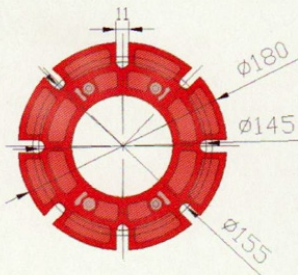

TC-10

Olympia Oil Burner TC Series

Specification

MODEL	OUTPUT LPH	OUTPUT KW	CONTROL	MOTOR WATT / PHASE
TC - 10	2 - 4	40	ON-OFF	40 / 1Ø
TC - 20	3 - 6	60	ON-OFF	80 / 1Ø
TC - 30	4 - 8	80	ON-OFF	100 / 1Ø

Dimension