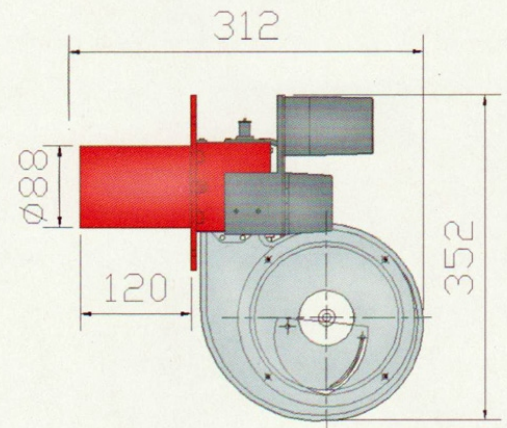

TC-10

Olympia Oil Burner TC Series

Specification

MODEL	OUTPUT LPH	OUTPUT KW	CONTROL	MOTOR WATT / PHASE
TC - 10	2 - 4	40	ON-OFF	40 / 1Ø
TC - 20	3 - 6	60	ON-OFF	80 / 1Ø
TC - 30	4 - 8	80	ON-OFF	100 / 1Ø

Dimension