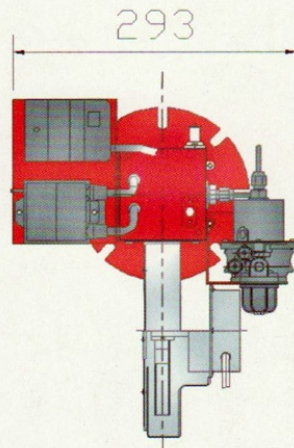

TC-10

Olympia Oil Burner TC Series

Specification

MODEL	OUTPUT LPH	OUTPUT KW	CONTROL	MOTOR WATT / PHASE
TC - 10	2 - 4	40	ON-OFF	40 / 1Ø
TC - 20	3 - 6	60	ON-OFF	80 / 1Ø
TC - 30	4 - 8	80	ON-OFF	100 / 1Ø

Dimension